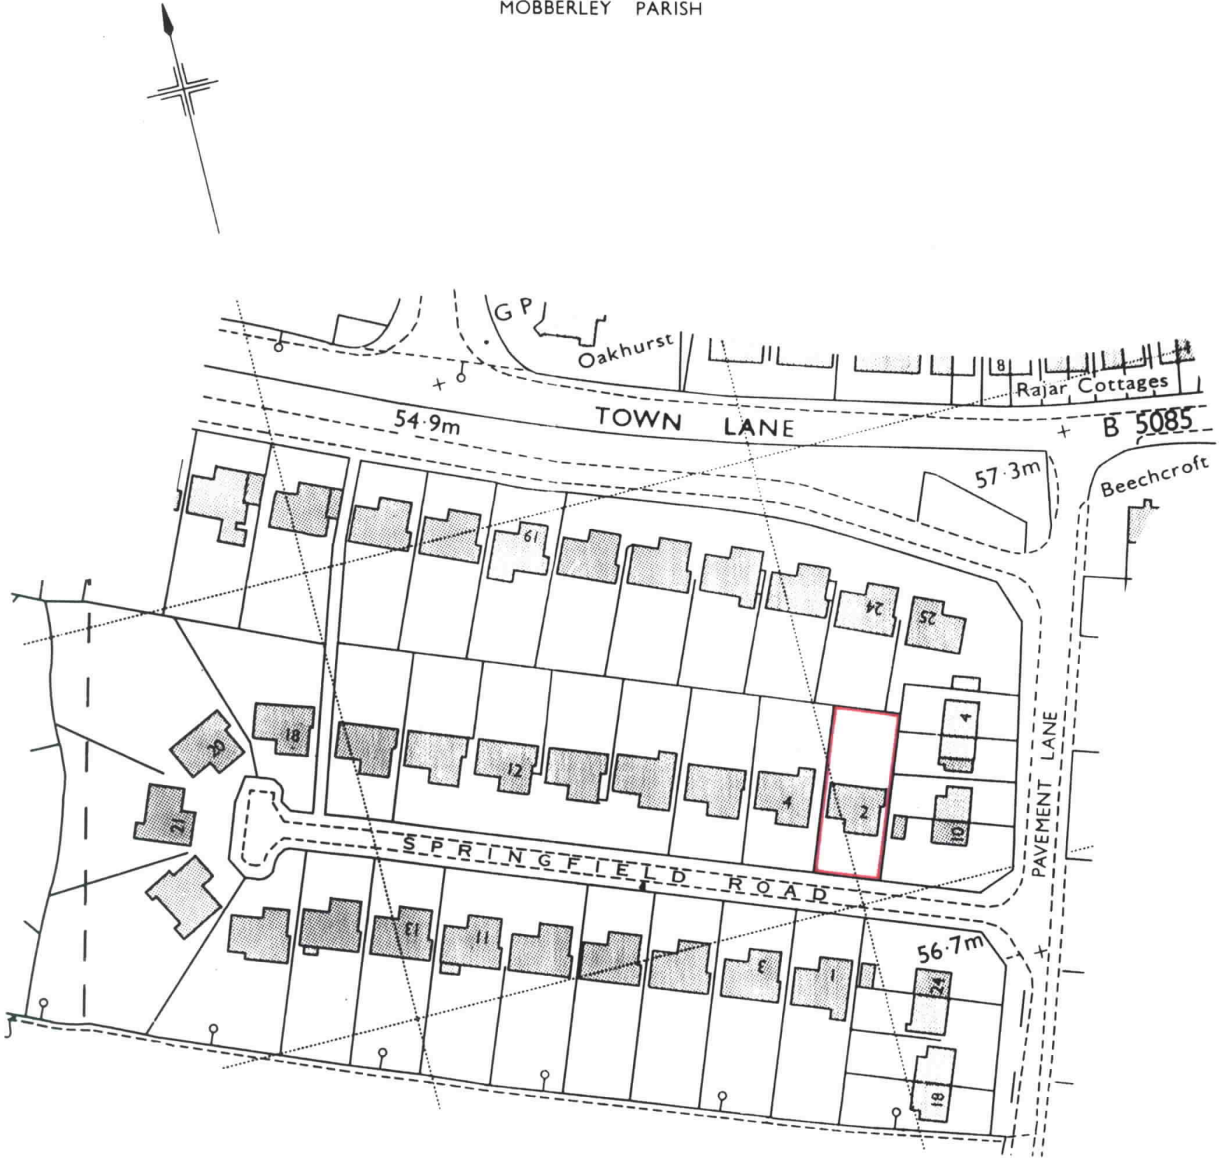

H.M. LAND REGISTRY		TITLE NUMBER	
		CH 250389	
ORDNANCE SURVEY PLAN REFERENCE	SJ 7779	SECTION D	Scale 1/1250 Enlarged from 1/2500
COUNTY CHESHIRE	DISTRICT MACCLESFIELD	© Crown copyright 1978	

MOBBERLEY PARISH

This is a print of the view of the title plan obtained from HM Land Registry showing the state of the title plan on 13 December 2023 at 18:14:10. This title plan shows the general position, not the exact line, of the boundaries. It may be subject to distortions in scale. Measurements scaled from this plan may not match measurements between the same points on the ground.

This title is dealt with by HM Land Registry, Birkenhead Office.

© Crown Copyright. Produced by HM Land Registry. Reproduction in whole or in part is prohibited without the prior written permission of Ordnance Survey. Licence Number 100026316.